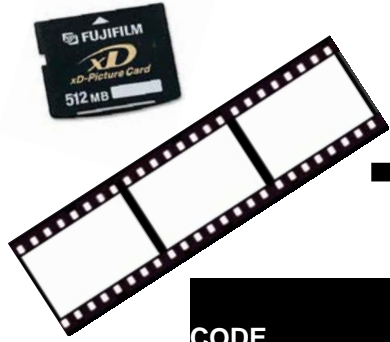

DIGITAL CONVERSIONS

CD

			MAY 08
CODE	DESCRIPTION	PRICE	
SCAN 35mm NEGATIVES TO CD			
0012	Scan 35mm to CD Setup + 4 film strips	$24.90	
0013	Scan 35mm to CD Additional 4 film strips or less	$12.00	
SCAN 35mm SLIDES TO CD			
0014	Scan Slide to CD Setup + <8 Slides	$24.90	
0015	Scan Slide to CD Additional <8 Slides	$12.00	
For scanning of large quantities of slide see bulk slide scanning			
SCAN MEDIUM FORMAT NEGATIVES &/OR SLIDES TO CD			
0016	Scan Medium Format to CD Setup + 2-3 frames depending on size	$24.90	
0017	Scan Medium Format to CD Additional 2-3 frames depending on size	$12.00	
SCAN PRINTS TO CD			
0018	Scan Print to CD Setup includes (2 - 6x4@ or one A4)	$21.90	
0019	Scan Print to CD Additional prints each (2 - 6x4@ or one A4)	$12.00	
VHS TO DVD CONVERSION			
0020	Record VHS to DVD Setup Charge: Includes First Tape	$48.90	
Please try to get an estimate of the VHS length!			
0021	Record VHS to DVD Additional Tape	$27.00	
0023	Additional Copy of DVD	$19.80	
IMAGE FILE CONVERSION			
0024	Convert Image to jpeg or other Setup + 10 Images	$34.60	
0025	Convert Image to jpeg or other Every Additional Image	$2.50